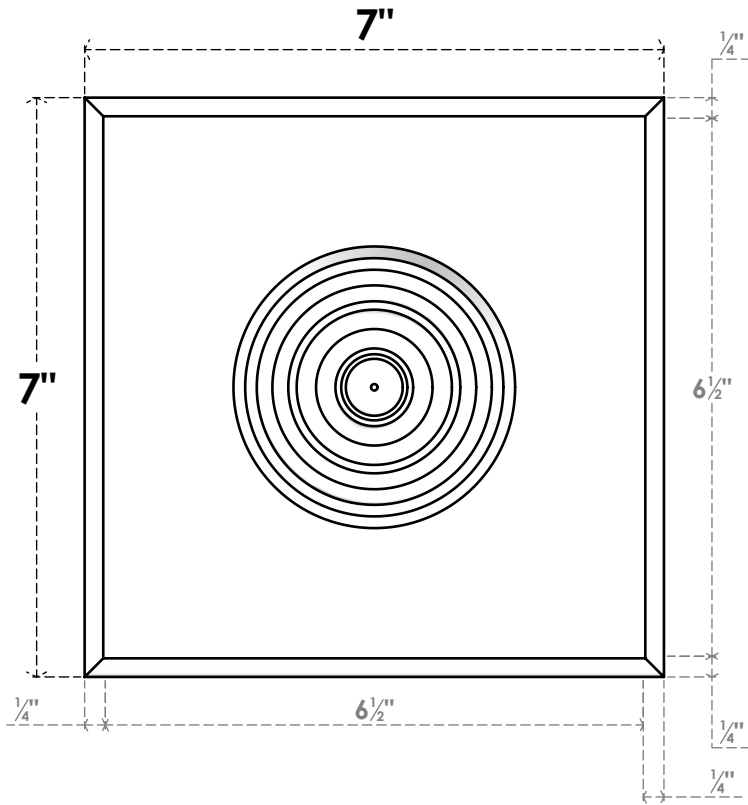

ROSP070X070X100SDG04

7"W X 7"H X 1"P STANDARD SEDGWICK BULLSEYE ROSETTE WITH ROUNDED EDGE, ARCHITECTURAL GRADE PVC

FRONT

SIDE

EKENA MILLWORK
2300 WEST MAIN ST.
CLARKSVILLE, TX 75426
TOLL FREE: 866-607-0453
WWW.EKENAMILLWORK.COM

NOTES

1. INSTALLATION TO BE COMPLETED IN ACCORDANCE WITH MANUFACTURER'S SPECIFICATIONS.
2. DRAWING MAY NOT BE TO SCALE
3. THIS DRAWING IS INTENDED FOR DESIGN AND PLANNING PURPOSES ONLY.
4. ALL INFORMATION CONTAINED HEREIN WAS CURRENT AT THE TIME OF DEVELOPMENT BUT MUST BE REVIEWED AND APPROVED BY THE PRODUCT MANUFACTURER TO BE CONSIDERED ACCURATE.
5. ARCHITECTURAL GRADE PVC PRODUCTS ARE MADE FROM EXPANDED CELLULAR PVC AND COME NATURALLY WHITE BUT MAY BE PAINTED