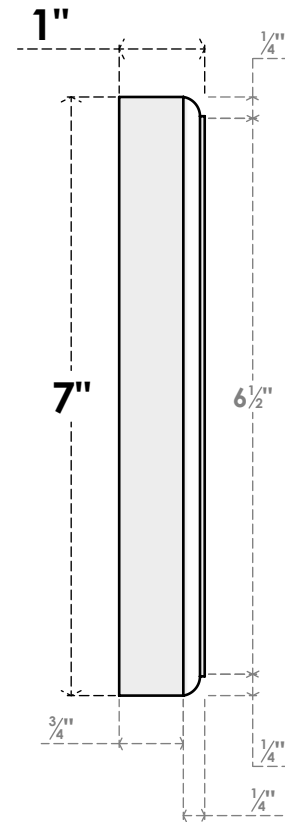

ROSP070X070X100SDG04

7"W X 7"H X 1"P STANDARD SEDGWICK BULLSEYE ROSETTE WITH ROUNDED EDGE, ARCHITECTURAL GRADE PVC

FRONT

SIDE

EKENA MILLWORK
2300 WEST MAIN ST.
CLARKSVILLE, TX 75426
TOLL FREE: 866-607-0453
WWW.EKENAMILLWORK.COM

NOTES

1. INSTALLATION TO BE COMPLETED IN ACCORDANCE WITH MANUFACTURER'S SPECIFICATIONS.
2. DRAWING MAY NOT BE TO SCALE
3. THIS DRAWING IS INTENDED FOR DESIGN AND PLANNING PURPOSES ONLY.
4. ALL INFORMATION CONTAINED HEREIN WAS CURRENT AT THE TIME OF DEVELOPMENT BUT MUST BE REVIEWED AND APPROVED BY THE PRODUCT MANUFACTURER TO BE CONSIDERED ACCURATE.
5. ARCHITECTURAL GRADE PVC PRODUCTS ARE MADE FROM EXPANDED CELLULAR PVC AND COME NATURALLY WHITE BUT MAY BE PAINTED